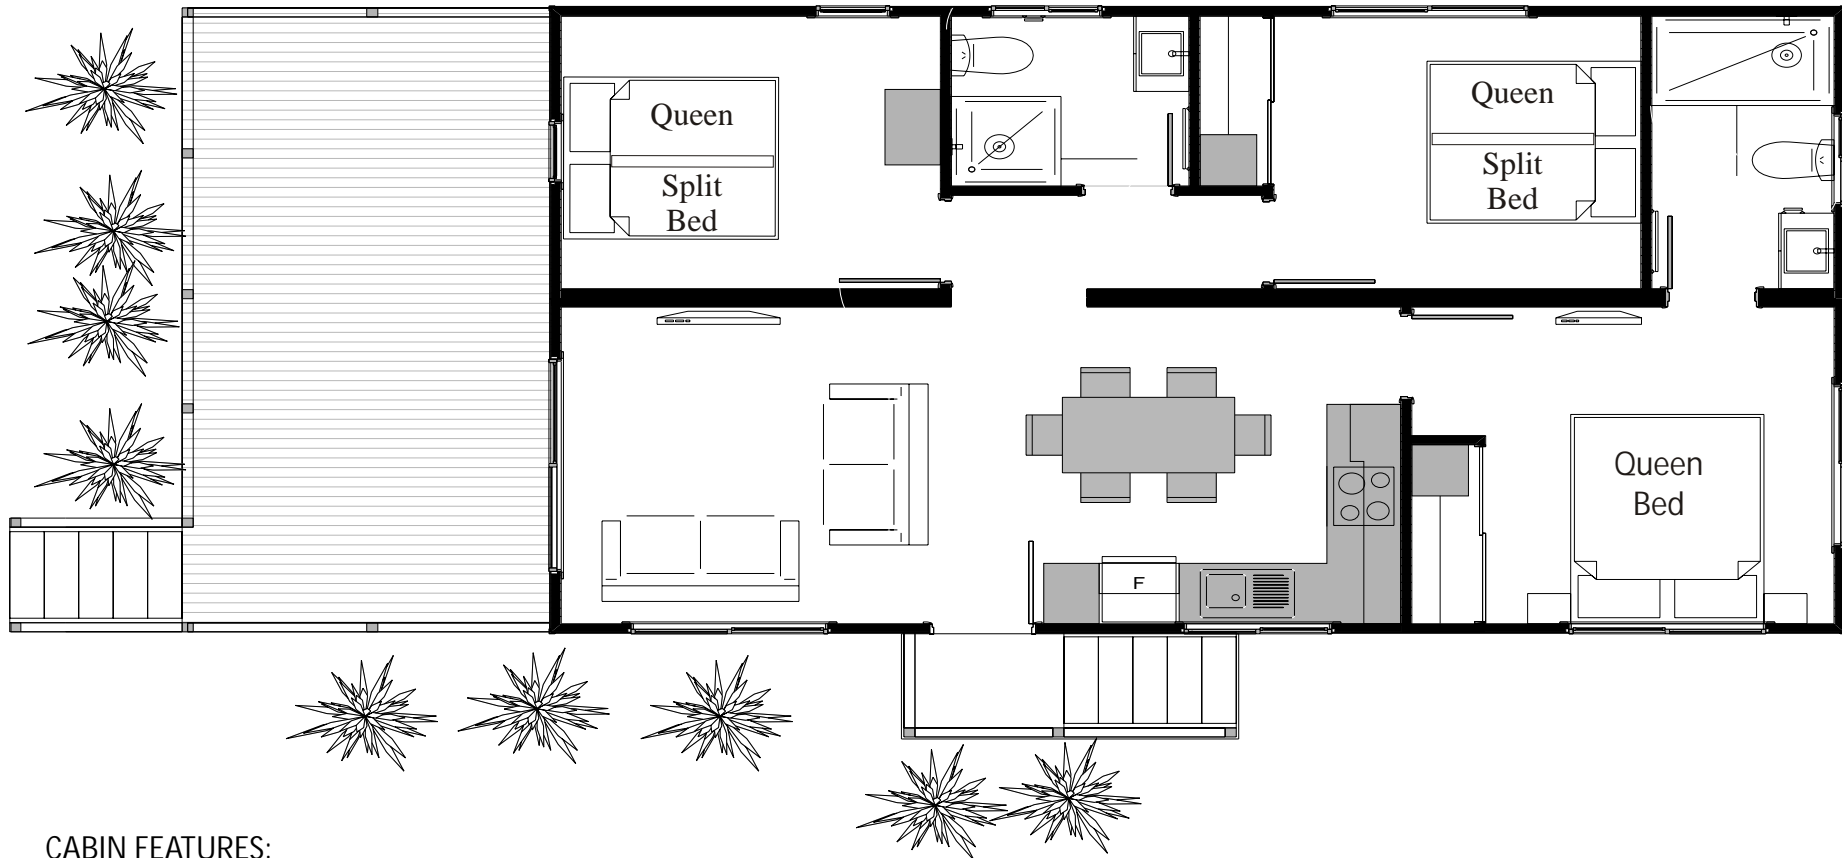

"Your holiday home on the Coast"

BOYDS BAY HOLIDAY PARK

Harbour Cabin 3 B/rm Floor Plan

1 Queen & 2 Queen Split beds

CABIN FEATURES:

- * CAN ACCOMMODATE UP TO 6 ADULTS
- * BEDROOM 1 - 1 QUEEN BED
- * BEDROOM 2 - 1 QUEEN SPLIT BED
- * BEDROOM 3 - 1 QUEEN SPLIT BED
- * LOUNGE - WITH A FLAT SCREEN LCD TV
- * BATHROOM - SHOWER AND TOILET & SEPARATE TOILET
- * KITCHEN - FULLY-EQUIPPED
- * DISHWASHER, FULL-SIZED FRIDGE
- * TEA AND COFFEE MAKING FACILITIES
- * LINEN INCLUDED