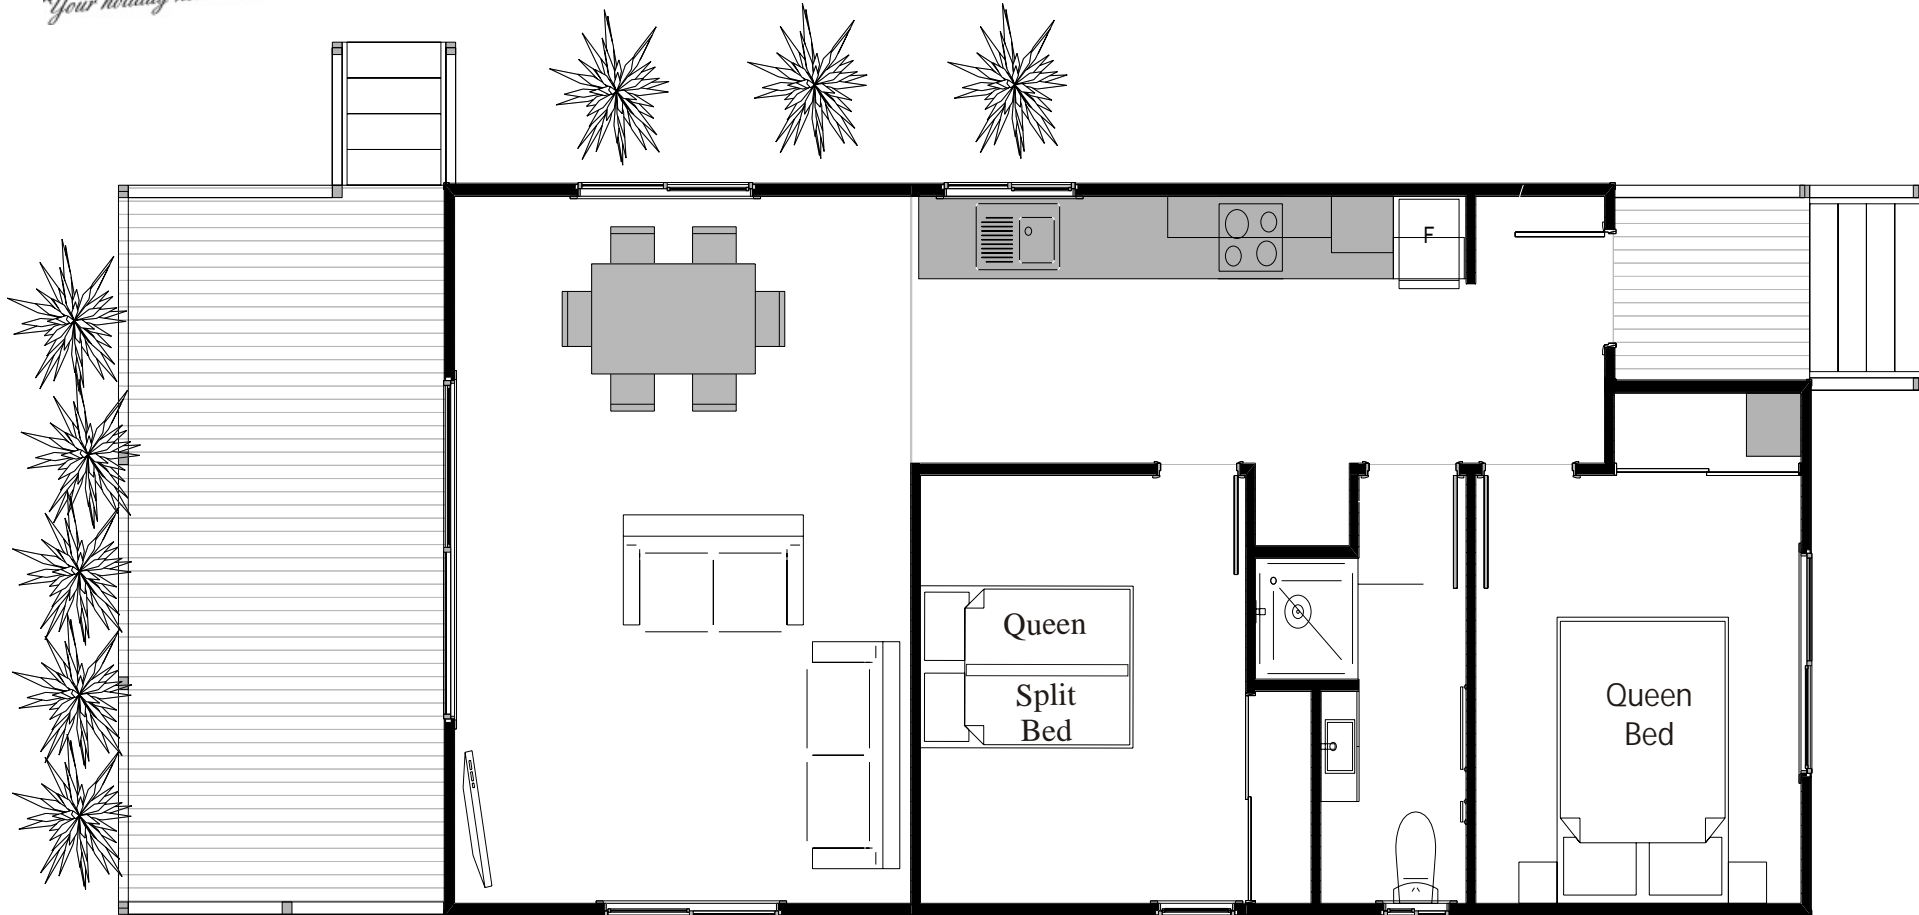

## Harbour Cabin 2 B/rm Floor Plan

### 1 Queen Bed & 1 Queen Split Bed

#### CABIN FEATURES:

- \* CAN ACCOMMODATE UP TO 4 ADULTS
- \* BEDROOM 1 - 1 QUEEN BED
- \* BEDROOM 2 - 1 QUEEN SPLIT BED
- \* LOUNGE - WITH A FLAT SCREEN LCD TV
- \* LINEN INCLUDED
- \* BATHROOM - SHOWER AND TOILET & SEPARATE TOILET
- \* KITCHEN - FULLY-EQUIPPED
- \* DISHWASHER, FULL-SIZED FRIDGE
- \* TEA AND COFFEE MAKING FACILITIES