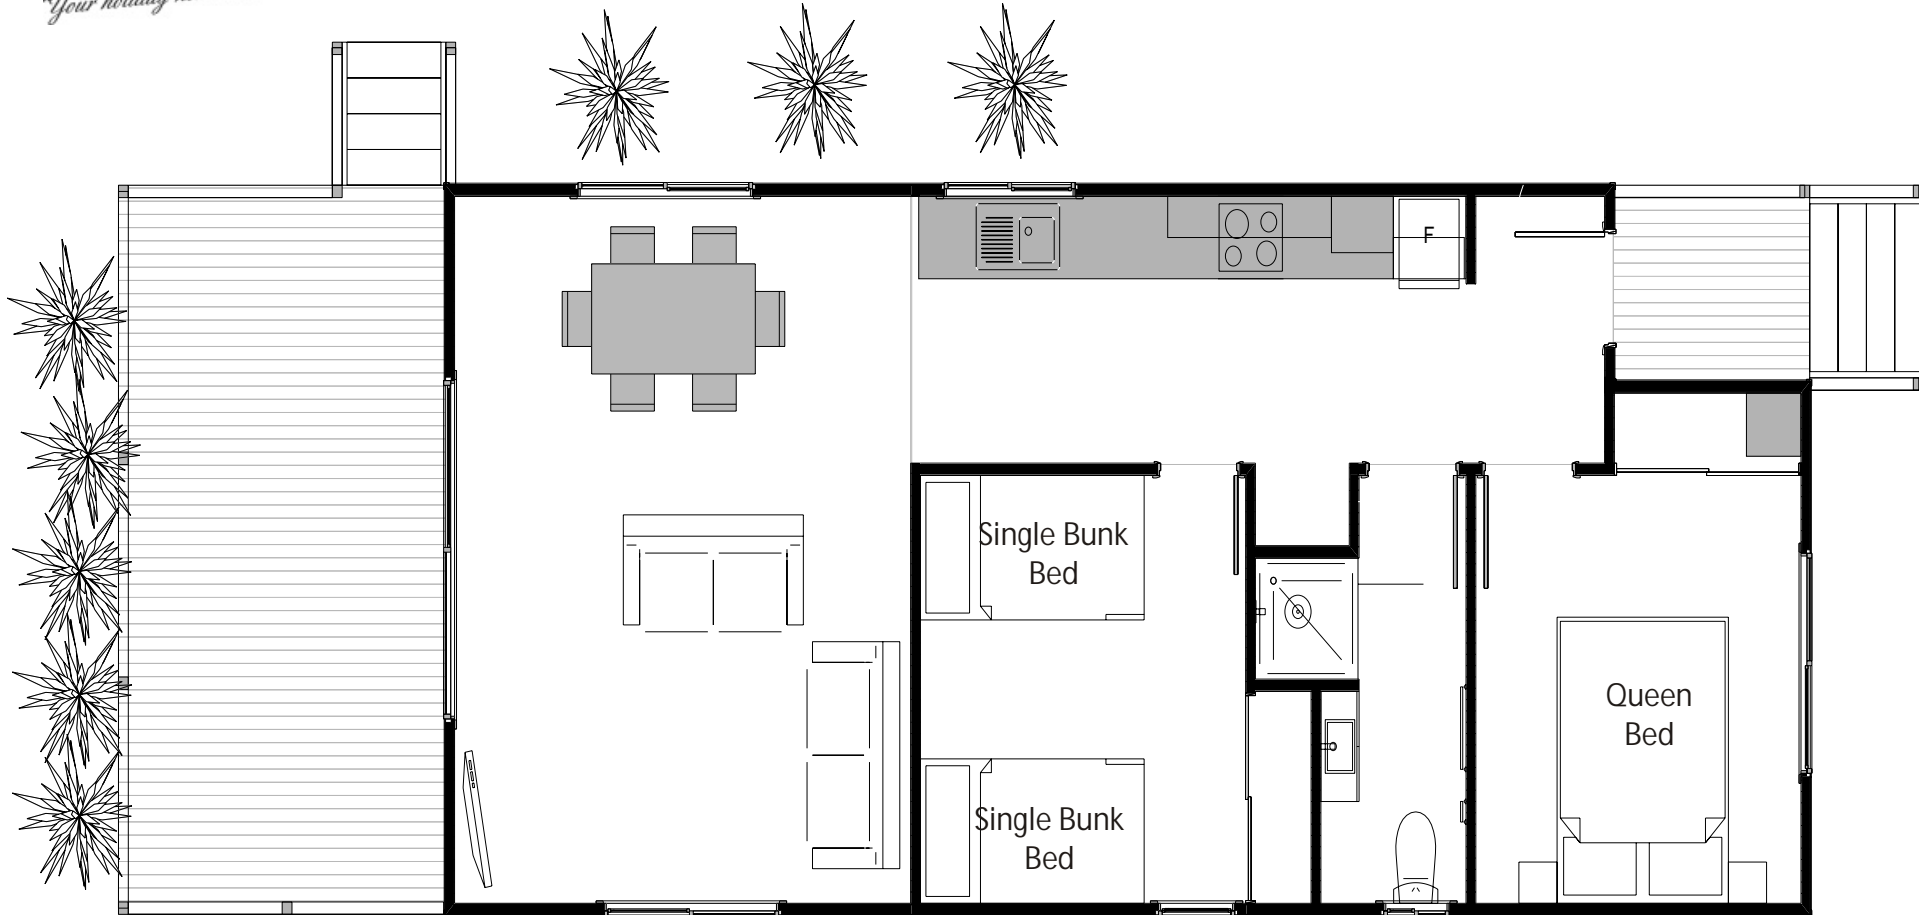

"Your holiday home on the Coast"

BOYDS BAY HOLIDAY PARK

Harbour Cabin 2 B/rm Floor Plan

Queen & 2 Single Bunk Beds

CABIN FEATURES:

- * CAN ACCOMMODATE UP TO 6 ADULTS
- * BEDROOM 1 - 1 QUEEN BED
- * BEDROOM 2 - 2 SINGLE BUNK BEDS
- * LOUNGE - WITH A FLAT SCREEN LCD TV
- * LINEN INCLUDED

- * BATHROOM - SHOWER AND TOILET & SEPARATE TOILET
- * KITCHEN - FULLY-EQUIPPED
- * DISHWASHER, FULL-SIZED FRIDGE
- * TEA AND COFFEE MAKING FACILITIES