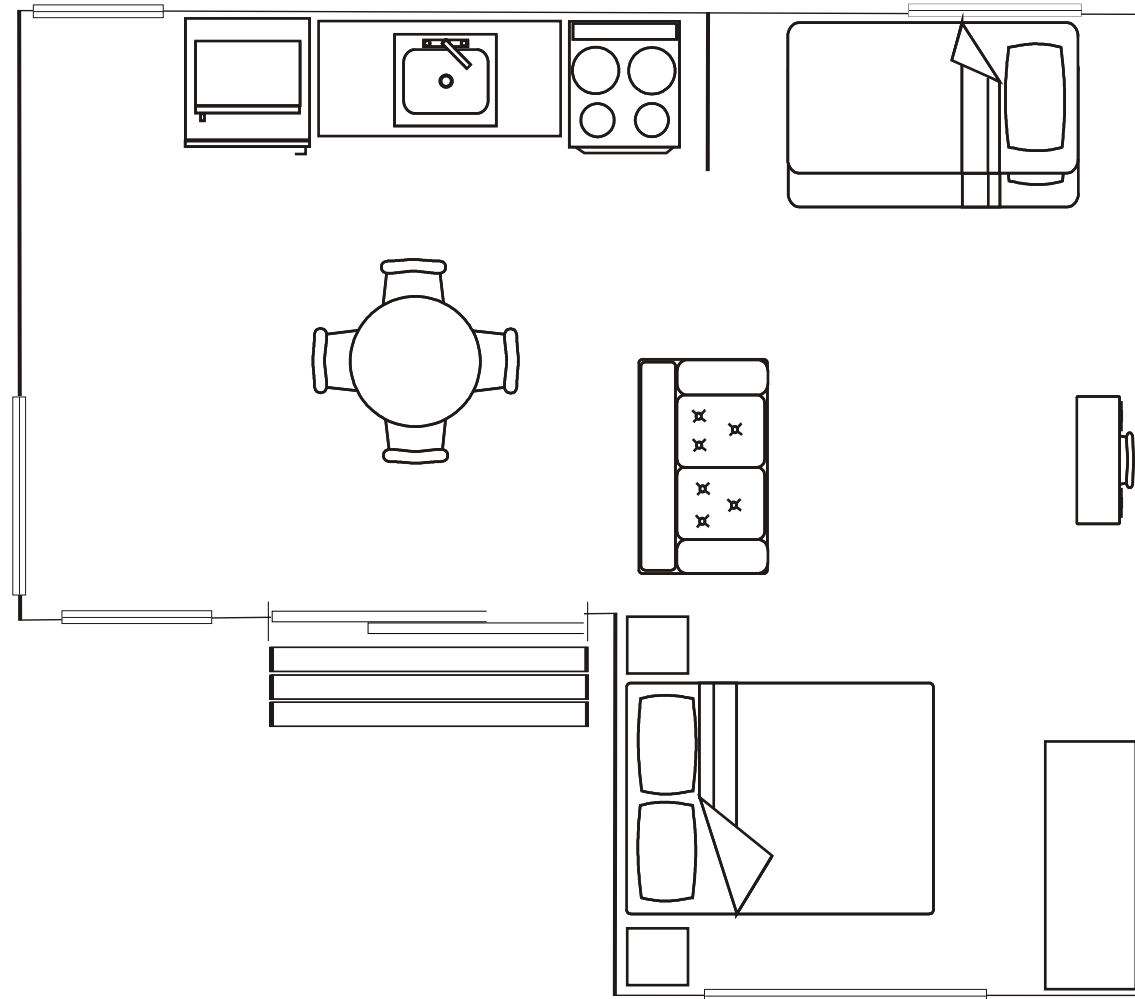

BOYDS BAY HOLIDAY PARK PALM CABIN FLOOR PLAN

CABIN FEATURES:

- * CAN ACCOMMODATE UP TO 4 ADULTS
- * BED CONFIGURATION: DOUBLE BED AND DOUBLE BUNK
- * LOUNGE -WITH A FLAT SCREEN LCD TV
- * AIR-CONDITIONING

- * KITCHEN - FULLY-EQUIPPED WITH OVEN,
* MICROWAVE OVEN, FULL-SIZED FRIDGE
- * TEA AND COFFEE MAKING FACILITIES
- * LINEN INCLUDED