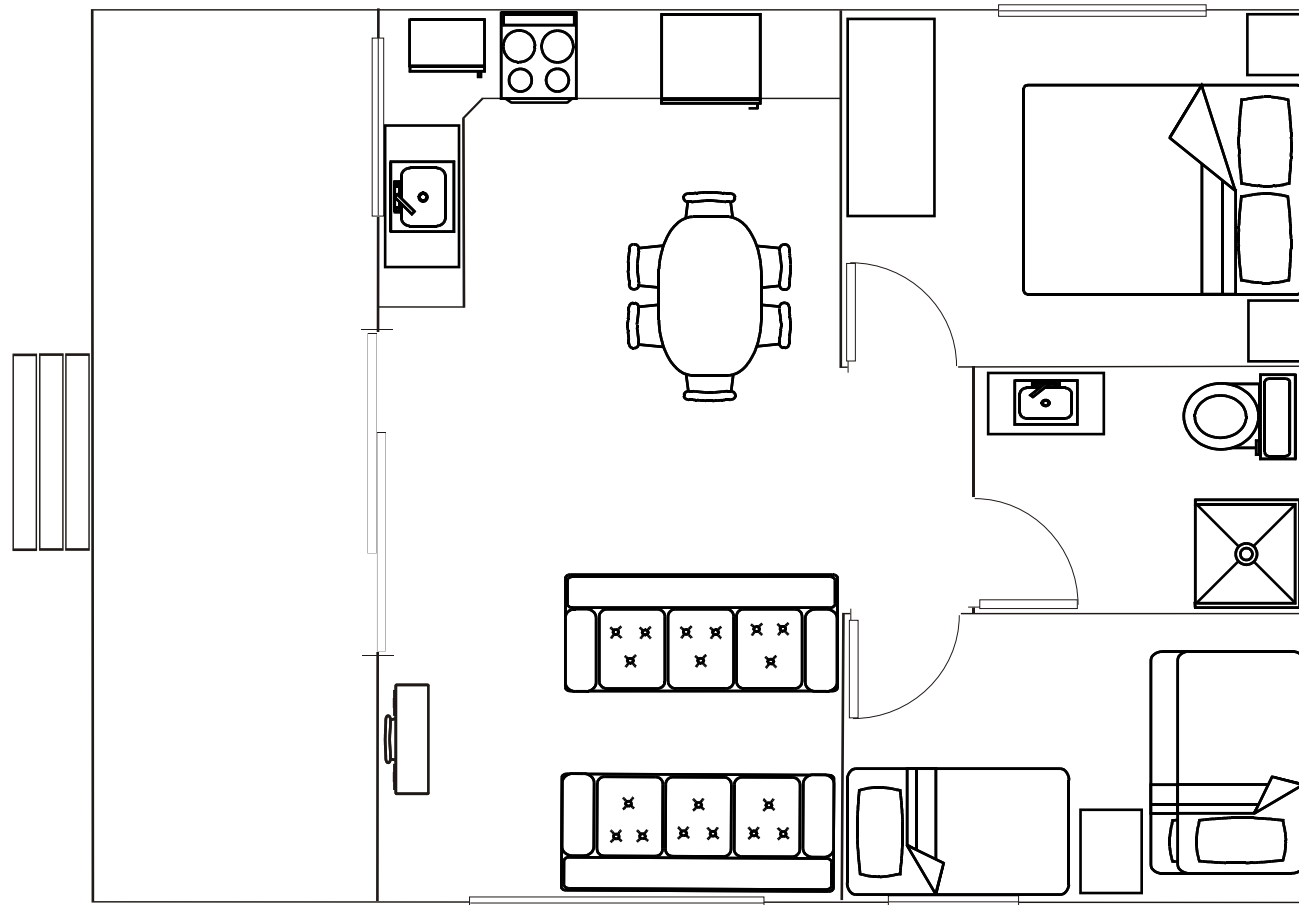

BOYDS BAY HOLIDAY PARK TWEED CABIN FLOOR PLAN

CABIN FEATURES:

- * CAN ACCOMMODATE UP TO 5 ADULTS
- * BEDROOM 1 - QUEEN BED
- * BEDROOM 2 - DOUBLE BUNK AND SEPARATE SINGLE BED
- * LOUNGE -WITH A FLAT SCREEN LCD TV
- * LINEN INCLUDED
- * AIR-CONDITIONING
- * KITCHEN - FULLY-EQUIPPED WITH OVEN, MICROWAVE OVEN, FULL-SIZED FRIDGE
- * TEA AND COFFEE MAKING FACILITIES

n.b. Schematic not to scale