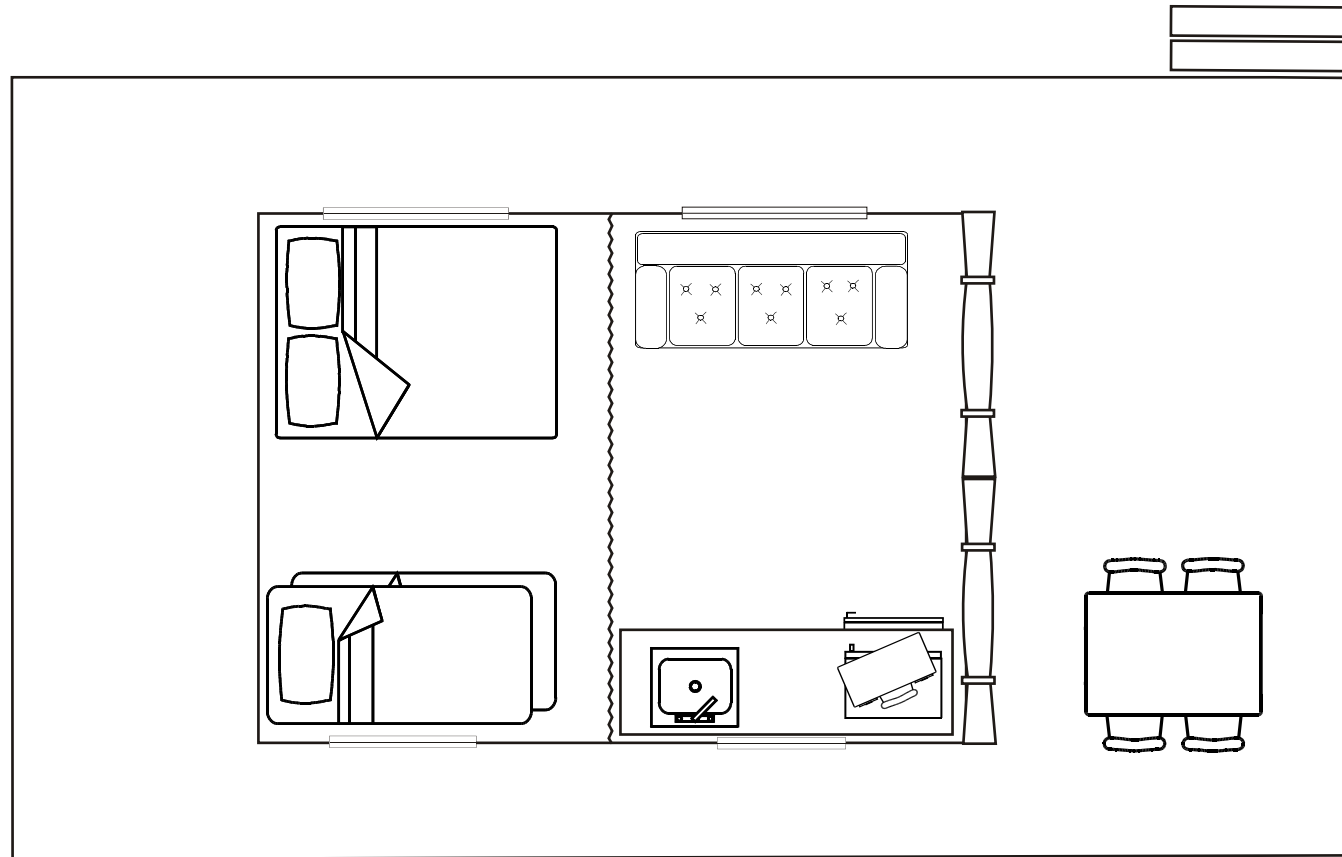

FINGAL HOLIDAY PARK SURFARI TENT FLOOR PLAN

SURFARI TENT FEATURES:

- * CAN ACCOMMODATE UP TO 4 ADULTS
- * BEDDING CONFIGURATION - QUEEN BED AND DOUBLE BUNK
- * LOUNGE - WITH A FLAT SCREEN LCD TV
- * LINEN INCLUDED
- * KITCHEN AREA - FULLY EQUIPPED WITH MICROWAVE OVEN ONLY AND BAR FRIDGE
- * PEDESTAL FAN & HEATER
- * TEA AND COFFEE MAKING FACILITIES