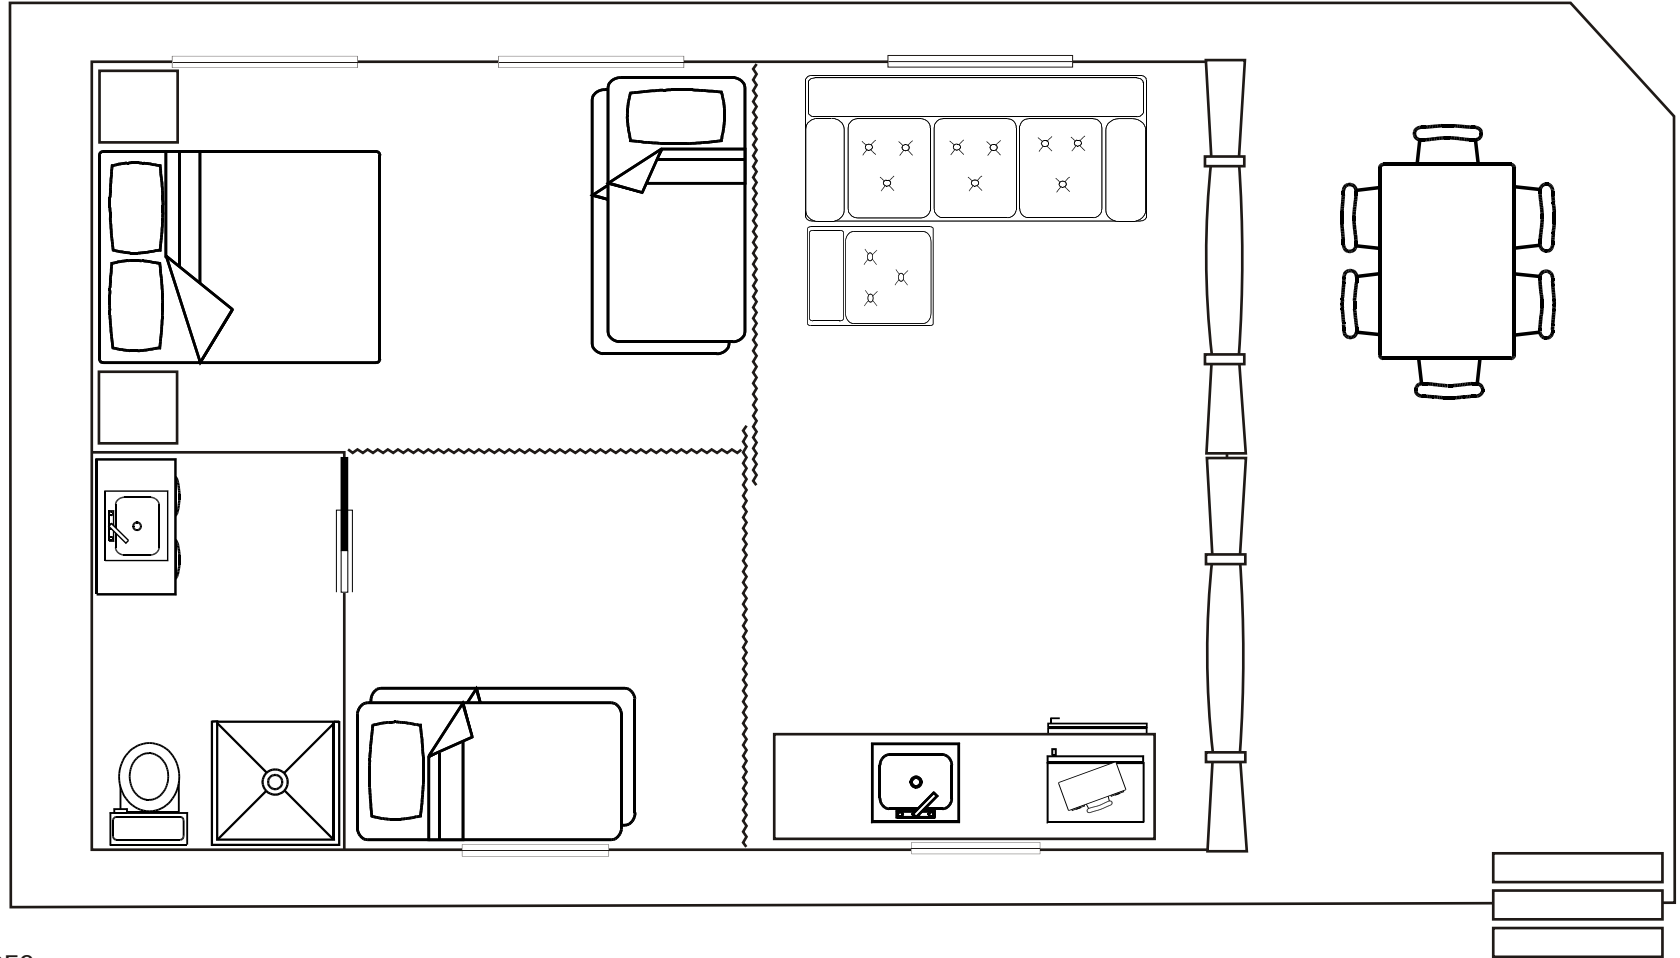

HASTINGS POINT HOLIDAY PARK BOMBORA SURFARI TENT FLOOR PLAN

SURFARI TENT FEATURES:

- * CAN ACCOMMODATE UP TO 6 ADULTS
- * BEDDING CONFIGURATION -
QUEEN BED AND TWO DOUBLE BUNKS
- * LOUNGE -WITH A FLAT SCREEN LCD TV
- * TEA AND COFFEE MAKING FACILITIES
- * KITCHEN AREA - FULLY EQUIPPED WITH MICROWAVE OVEN ONLY
AND BAR FRIDGE
- * ENSUITE BATHROOM WITH SHOWER AND TOILET
- * PEDESTAL FAN & HEATER
- * LINEN INCLUDED

n.b. Schematic not to scale