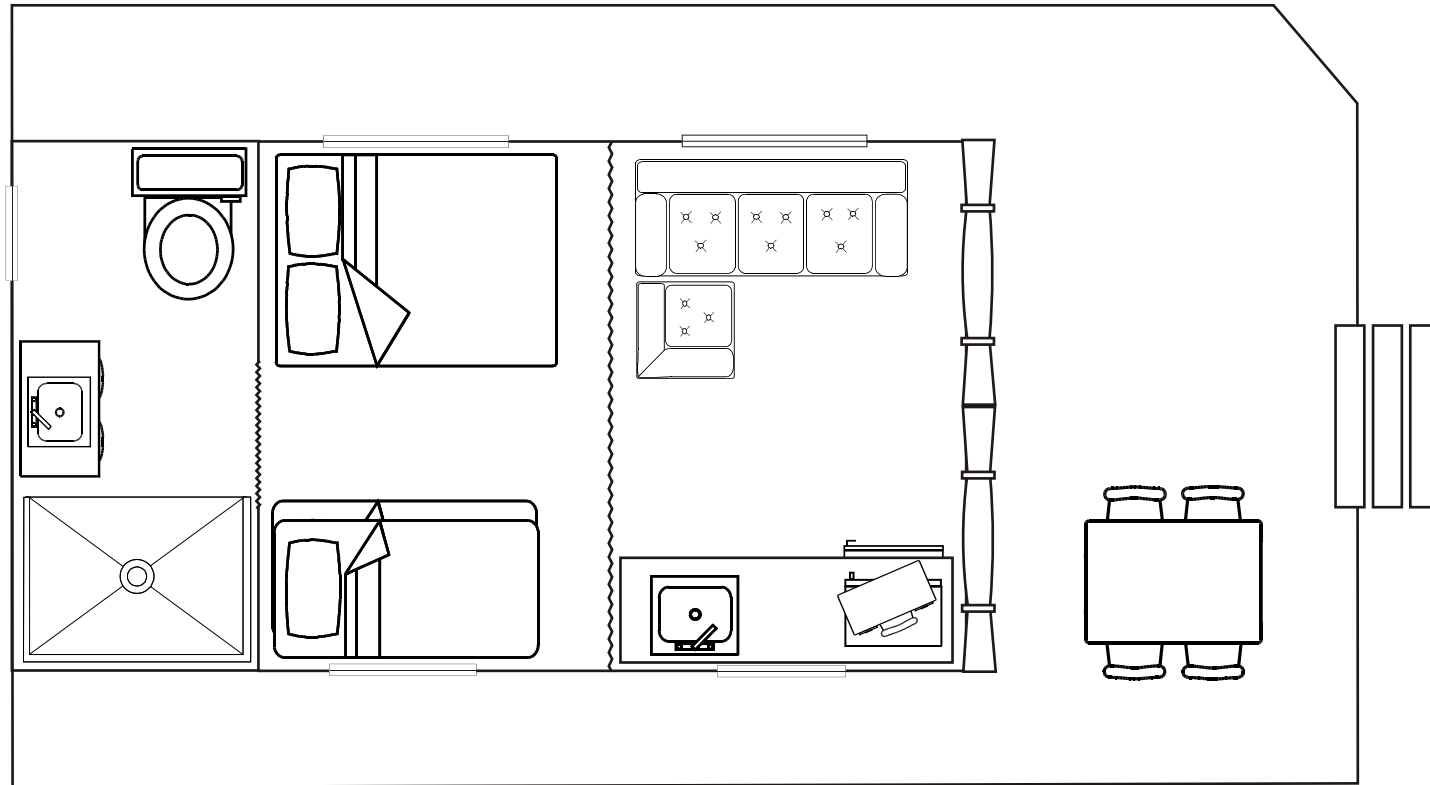

KINGSCLIFF NORTH HOLIDAY PARK SURFARI TENT FLOOR PLAN

SURFARI TENT FEATURES:

- * CAN ACCOMMODATE UP TO 4 ADULTS
- * BEDDING CONFIGURATION -
QUEEN BED AND DOUBLE BUNK
- * LOUNGE - WITH A FLAT SCREEN LCD TV
- * TEA AND COFFEE MAKING FACILITIES
- * KITCHEN AREA - FULLY EQUIPPED WITH MICROWAVE OVEN ONLY
AND BAR FRIDGE
- * ENSUITE BATHROOM WITH SHOWER AND TOILET
- * PEDESTAL FAN & HEATER
- * LINEN INCLUDED

n.b. Schematic not to scale