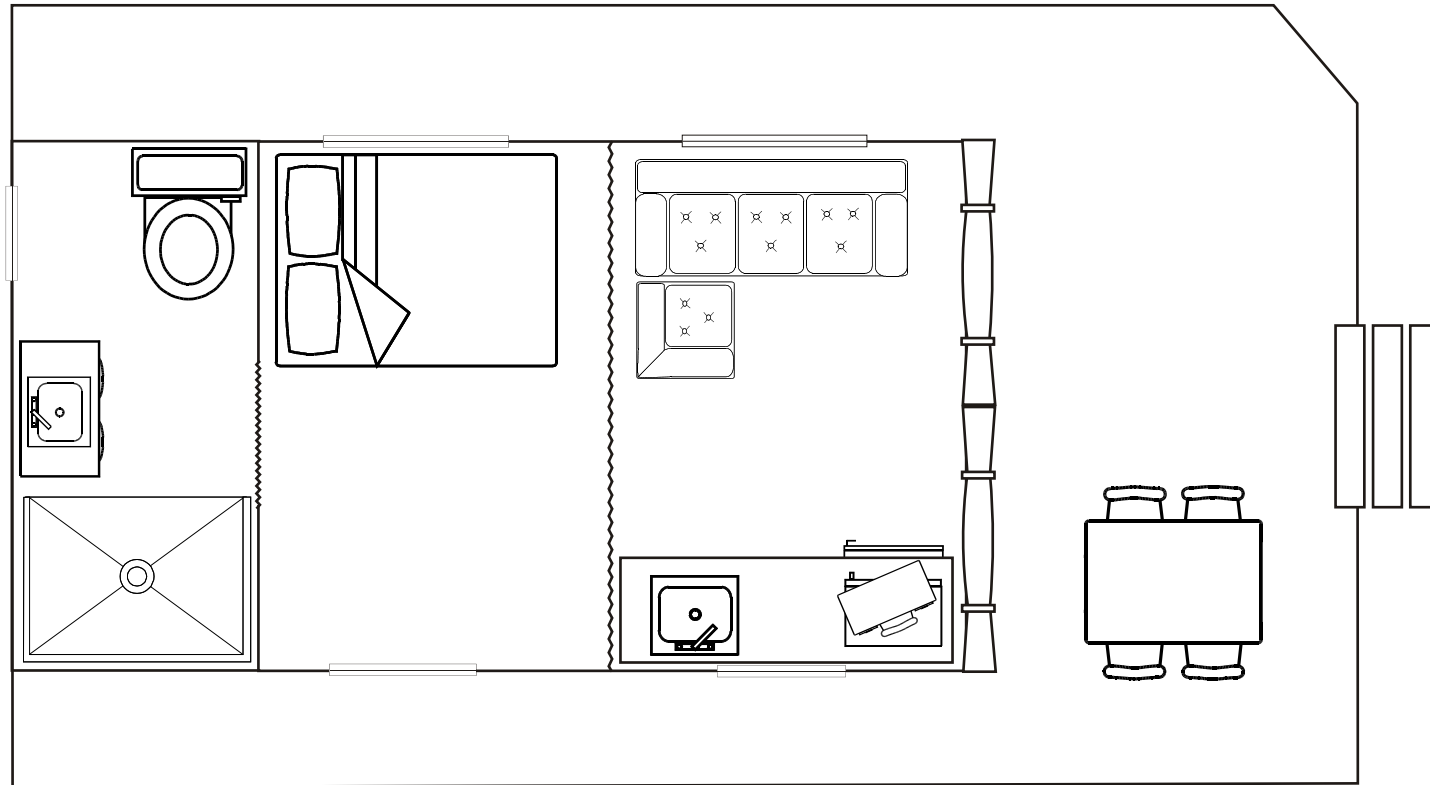

KINGSCLIFF NORTH HOLIDAY PARK SURFARI TENT FLOOR PLAN Queen bed

SURFARI TENT FEATURES:

- * CAN ACCOMMODATE UP TO 2 ADULTS
- * BEDDING CONFIGURATION - QUEEN BED
- * LOUNGE - WITH A FLAT SCREEN LCD TV
- * TEA AND COFFEE MAKING FACILITIES
- * LINEN INCLUDED
- * KITCHEN AREA - FULLY EQUIPPED WITH MICROWAVE OVEN ONLY AND BAR FRIDGE
- * ENSUITE BATHROOM WITH SHOWER AND TOILET
- * PEDESTAL FAN & HEATER

n.b. Schematic not to scale