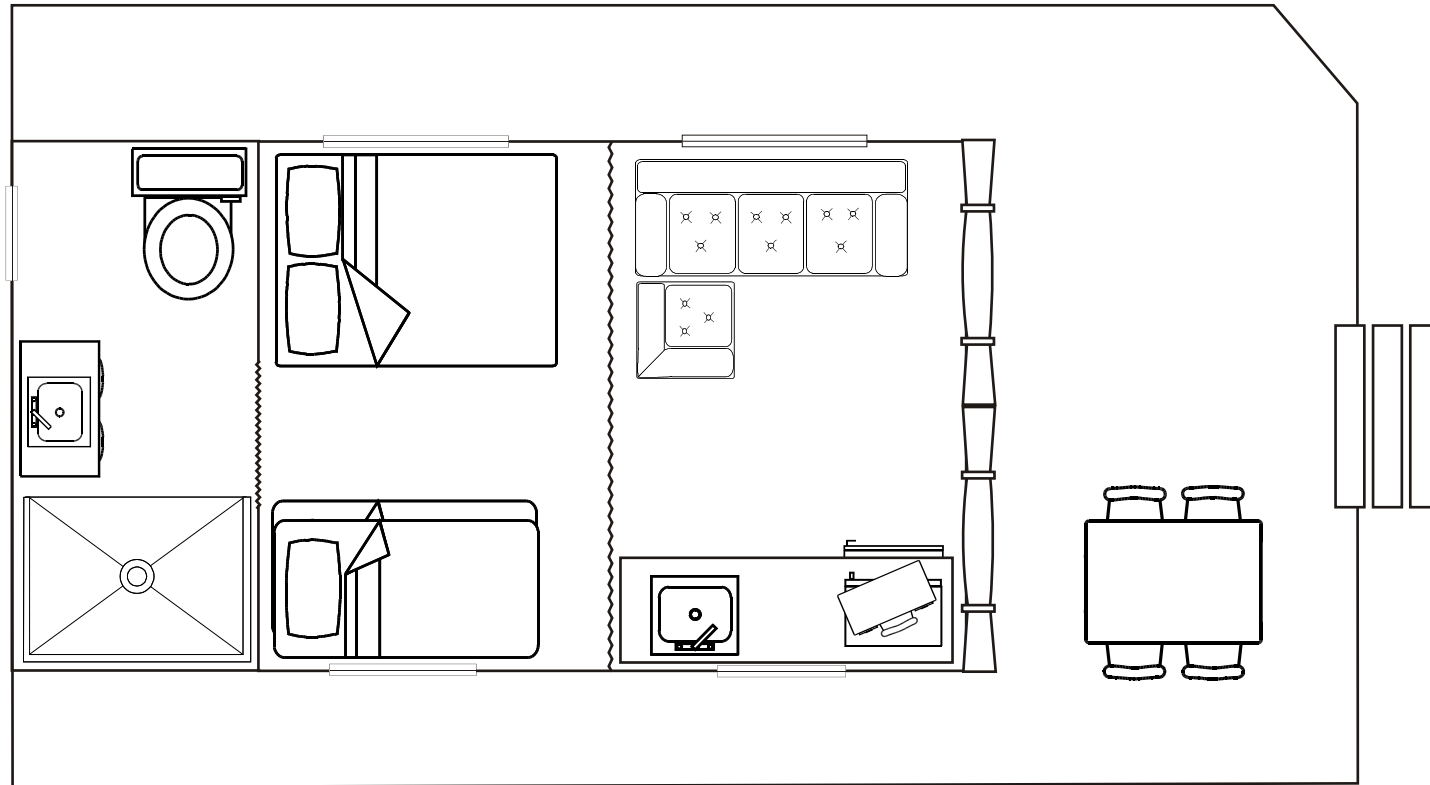

# KINGSCLIFF NORTH HOLIDAY PARK SURFARI TENT FLOOR PLAN

Queen Bed & Double Bunk Bed

## SURFARI TENT FEATURES:

- \* CAN ACCOMMODATE UP TO 4 ADULTS
- \* BEDDING CONFIGURATION -  
QUEEN BED AND DOUBLE BUNK
- \* LOUNGE - WITH A FLAT SCREEN LCD TV
- \* TEA AND COFFEE MAKING FACILITIES
- \* KITCHEN AREA - FULLY EQUIPPED WITH MICROWAVE OVEN ONLY  
AND BAR FRIDGE
- \* ENSUITE BATHROOM WITH SHOWER AND TOILET
- \* PEDESTAL FAN & HEATER
- \* LINEN INCLUDED

*n.b. Schematic not to scale*