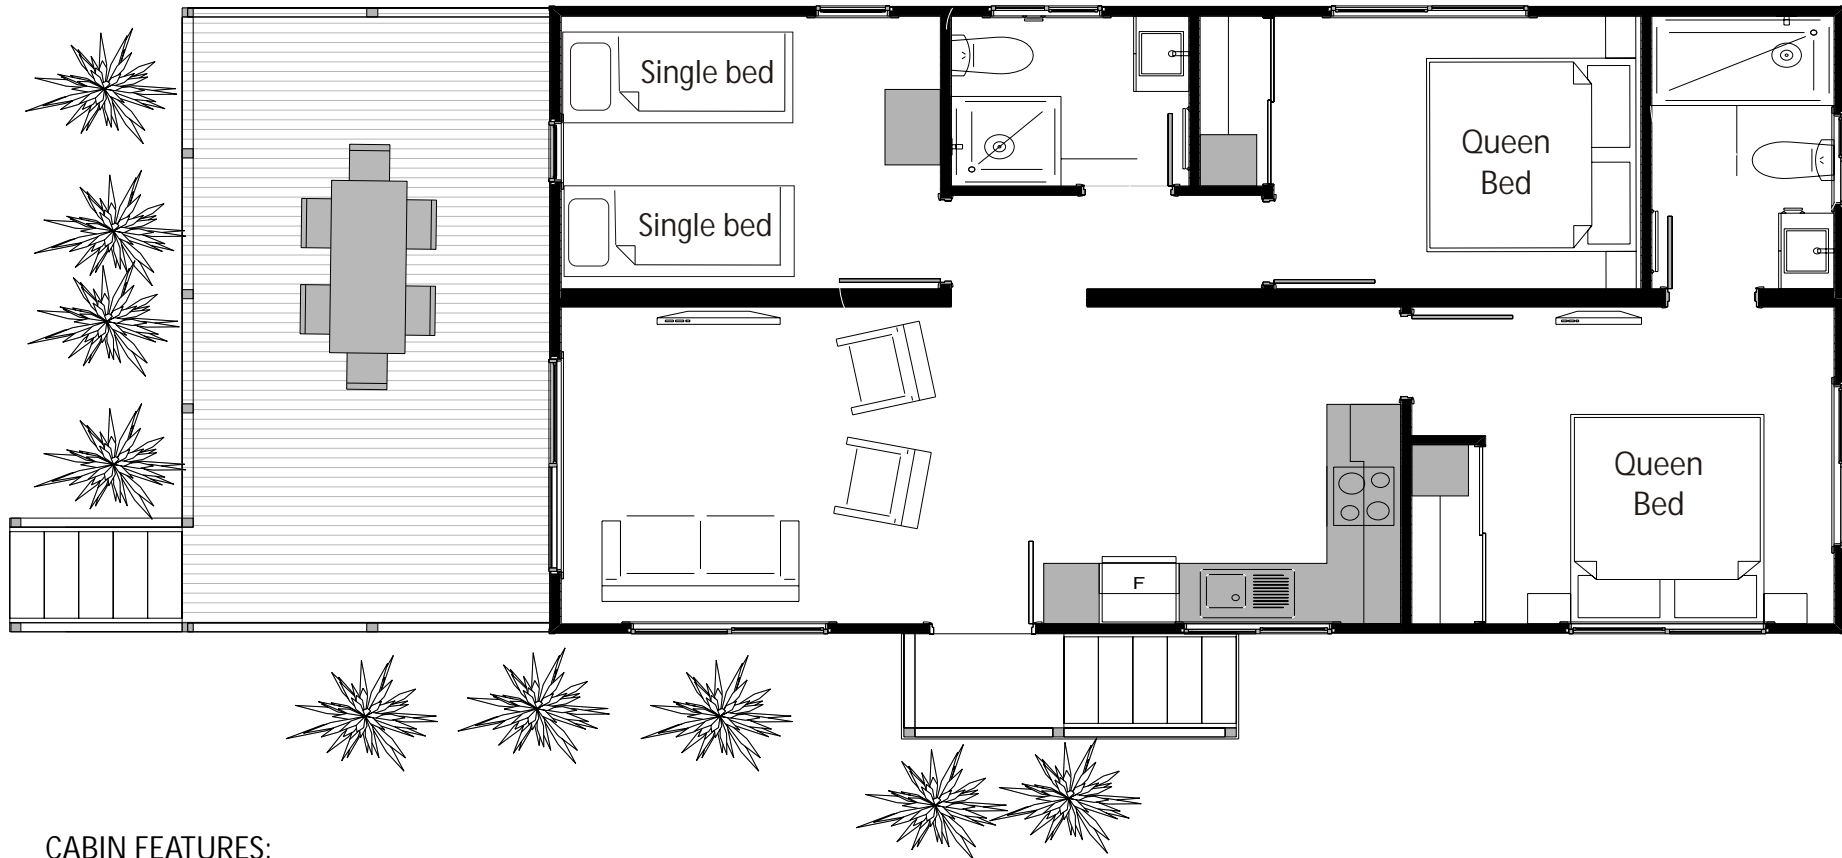

"Your holiday home on the Coast"

BOYDS BAY HOLIDAY PARK

Harbour Cabin 3 B/rm Floor Plan

2 Queen & 2 Single beds

CABIN FEATURES:

- * CAN ACCOMMODATE UP TO 6 ADULTS
- * BEDROOM 1 - 1 QUEEN BED
- * BEDROOM 2 - 1 QUEEN BED
- * BEDROOM 3 - 2 SINGLE BEDS
- * LOUNGE - WITH A FLAT SCREEN LCD TV
- * BATHROOM - SHOWER AND TOILET & SEPARATE TOILET
- * KITCHEN - FULLY-EQUIPPED
- * DISHWASHER, FULL-SIZED FRIDGE
- * TEA AND COFFEE MAKING FACILITIES
- * LINEN INCLUDED